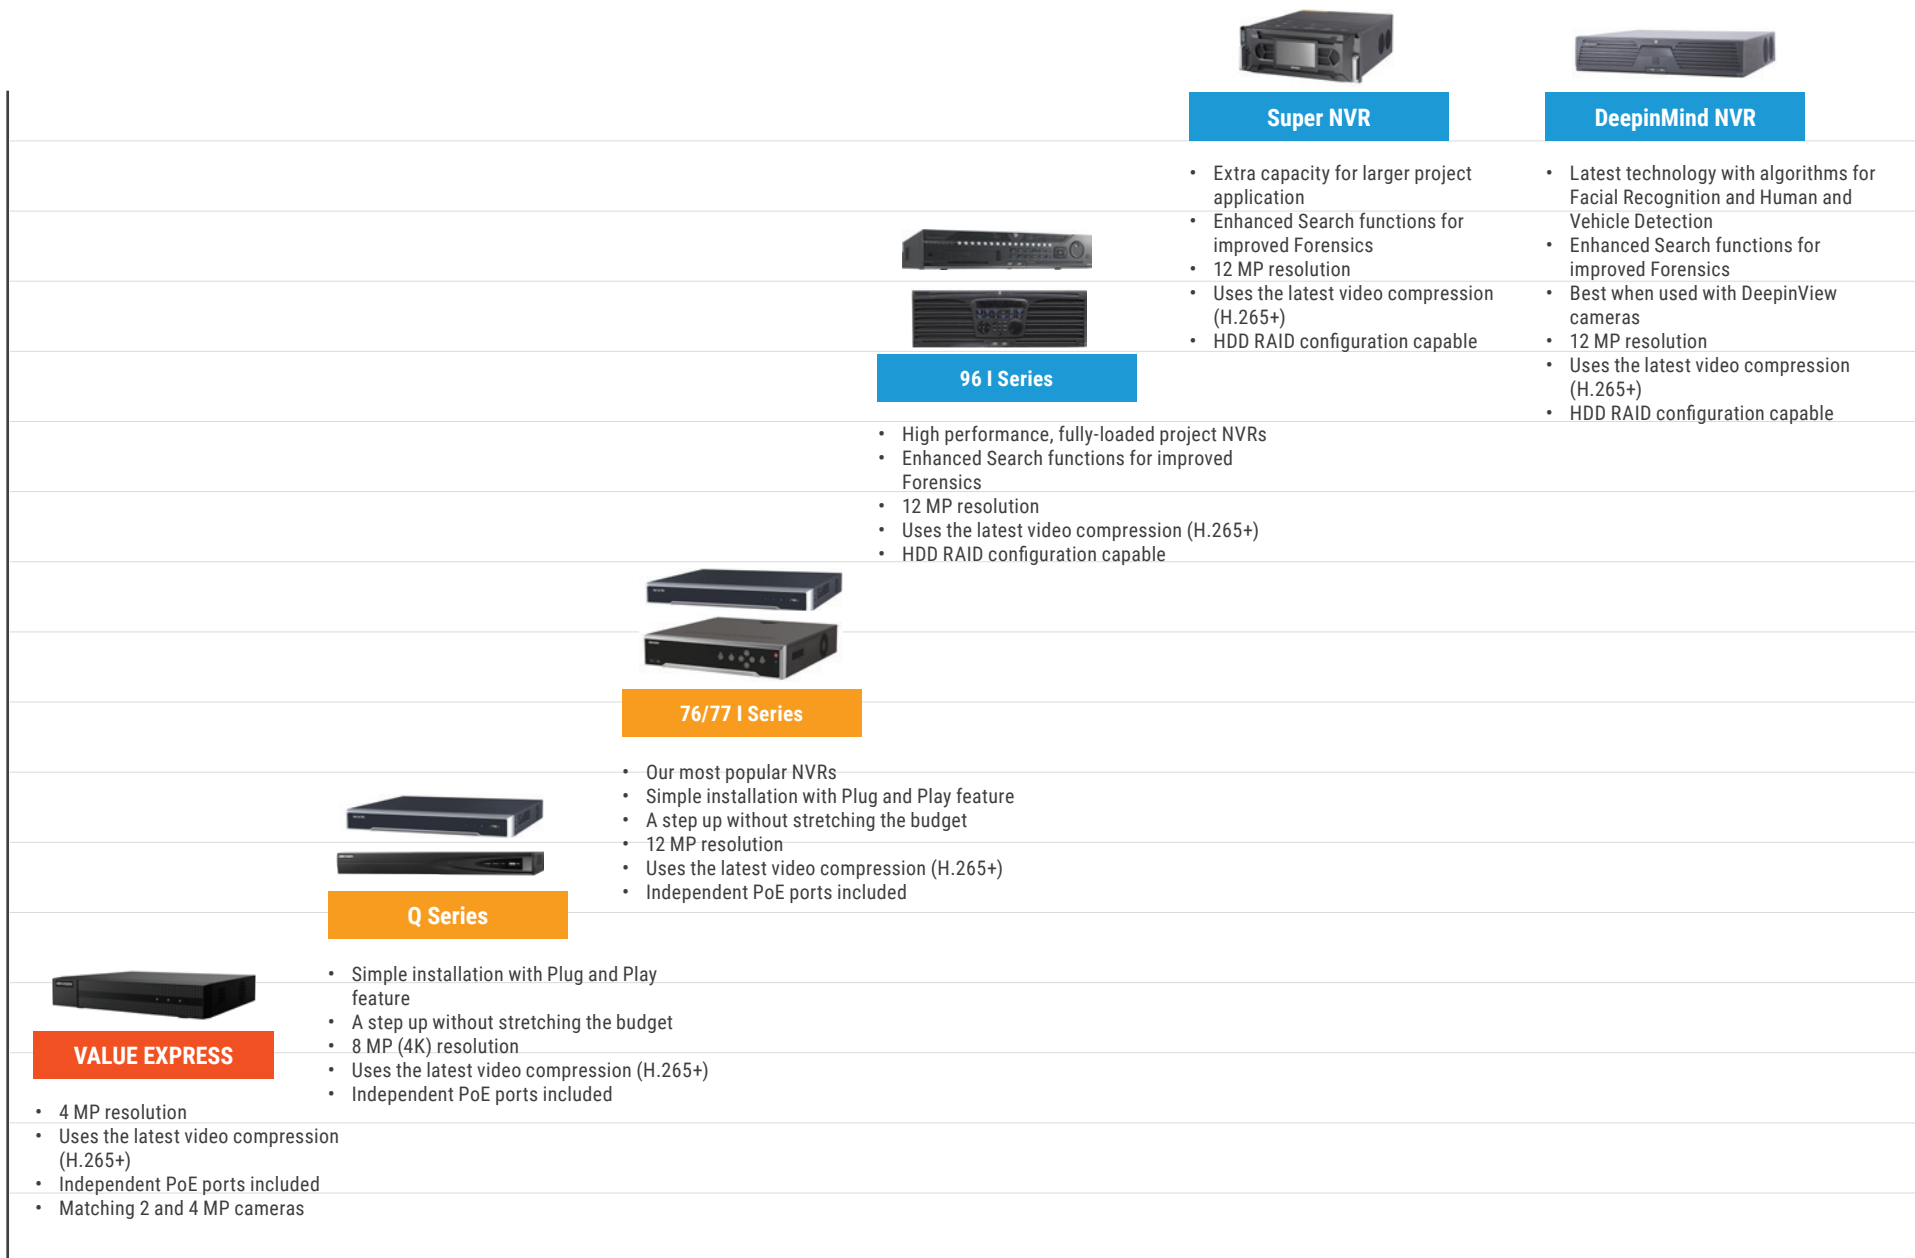

PRICE

PERFORMANCE